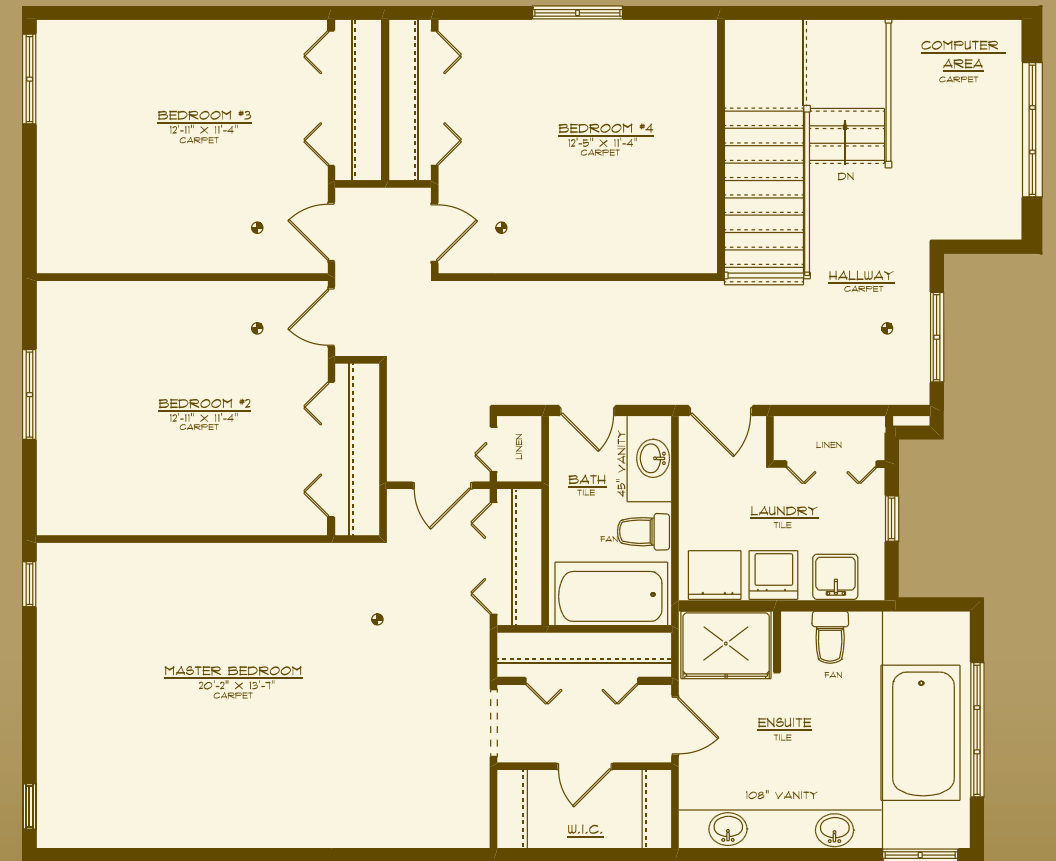

Jacobs Trail Estates

The Schiefele 46

Square Footage: 2,888

Bedrooms: 4

Bathrooms: 2.5

Storeys: 2

Lot Width: 46 ft.

4 Bedroom, 2 storey, 2 ½ baths,
tandem garage, double garage
doors, spacious mud room, second
floor laundry, spacious master.

www.bromberghomes.com

Jacobs Trail
Estates

The Schiefele 46

Square Footage: 2,888

Bedrooms: 4

Bathrooms: 2.5

Storeys: 2

Lot Width: 46 ft.

Main Floor 1,280 Sq. Ft.

Upper Floor 1,608 Sq. Ft.

www.bromberghomes.com

All drawings are artist concepts of the final product and may be revised and/or improved as necessitated by Architectural controls. All floor plans are approximate dimensions. Floor areas shown include "open to below" but do not include garage or basement areas. E. & O. E.