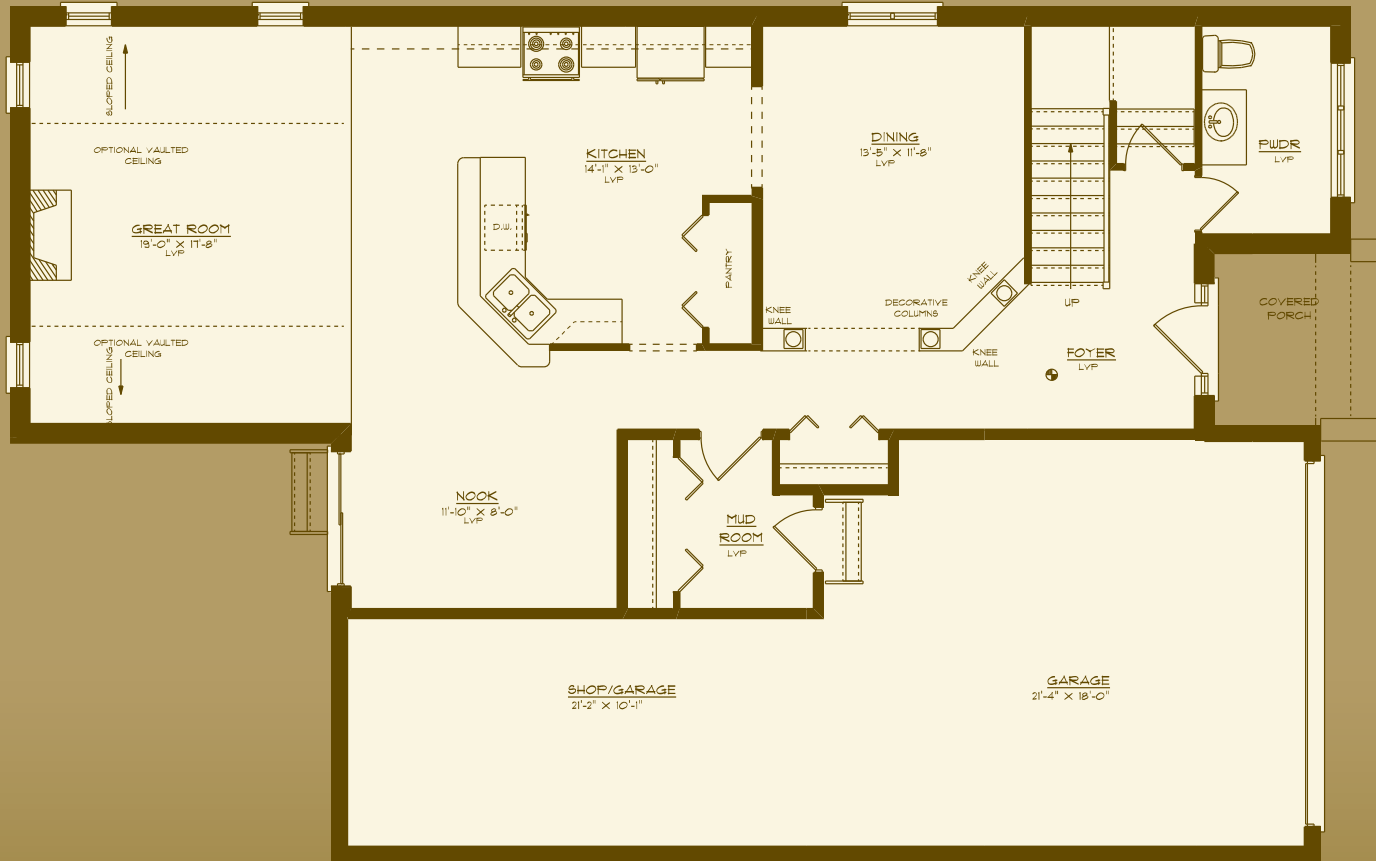

Jacobs Trail Estates

The Schiefele 46

Square Footage: 2,888

Bedrooms: 4

Bathrooms: 2.5

Storeys: 2

Lot Width: 46 ft.

4 Bedroom, 2 storey, 2 ½ baths,
tandem garage, double garage
doors, spacious mud room, second
floor laundry, spacious master.

www.bromberghomes.com

Jacobs Trail
Estates

The Schiefele 46

Square Footage: 2,888

Bedrooms: 4

Bathrooms: 2.5

Storeys: 2

Lot Width: 46 ft.

Main Floor 1,280 Sq. Ft.

Upper Floor 1,608 Sq. Ft.

www.bromberghomes.com

All drawings are artist concepts of the final product and may be revised and/or improved as necessitated by Architectural controls. All floor plans are approximate dimensions. Floor areas shown include "open to below" but do not include garage or basement areas. E. & O. E.